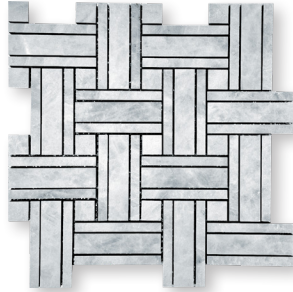

PALAZZO

COLLECTION

Wayne Tile
Company

waynetile.com

PALAZZO

STOCK SIZES

*Basketweave
Mosaic*

*Chevron
Mosaic*

*Woven
Mosaic*

AVAILABLE COLORS

Crystal Azure

Crystal White

Thassos

Crystal Azure

Crystal White

Thassos