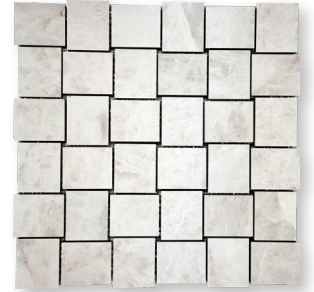

PALAZZO

COLLECTION

Wayne Tile
Company

www.waynetile.com

PALAZZO

STOCK SIZES

*Basketweave
Mosaic*

*Chevron
Mosaic*

*Woven
Mosaic*

AVAILABLE COLORS

Crystal Azure

Crystal White

Thassos

Crystal Azure

Crystal White

Thassos