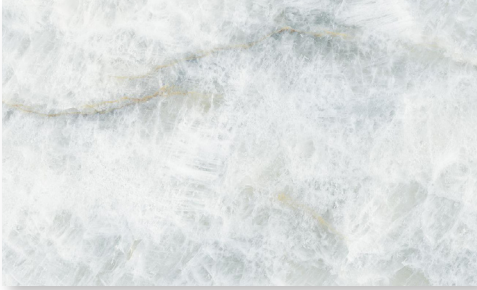

*Woven
Mosaic*

AVAILABLE COLORS

Crystal Azure

Crystal White

Thassos

Crystal Azure

Crystal White

Thassos