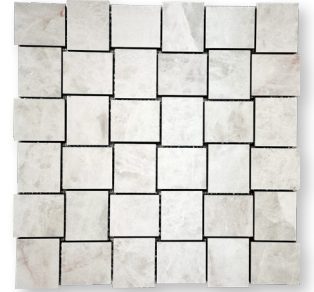

PALAZZO

COLLECTION

Wayne Tile
Company

waynetile.com

PALAZZO

STOCK SIZES

*Basketweave
Mosaic*

*Chevron
Mosaic*

*Woven
Mosaic*

AVAILABLE COLORS

Crystal Azure

Crystal White

Thassos

Crystal Azure

Crystal White

Thassos